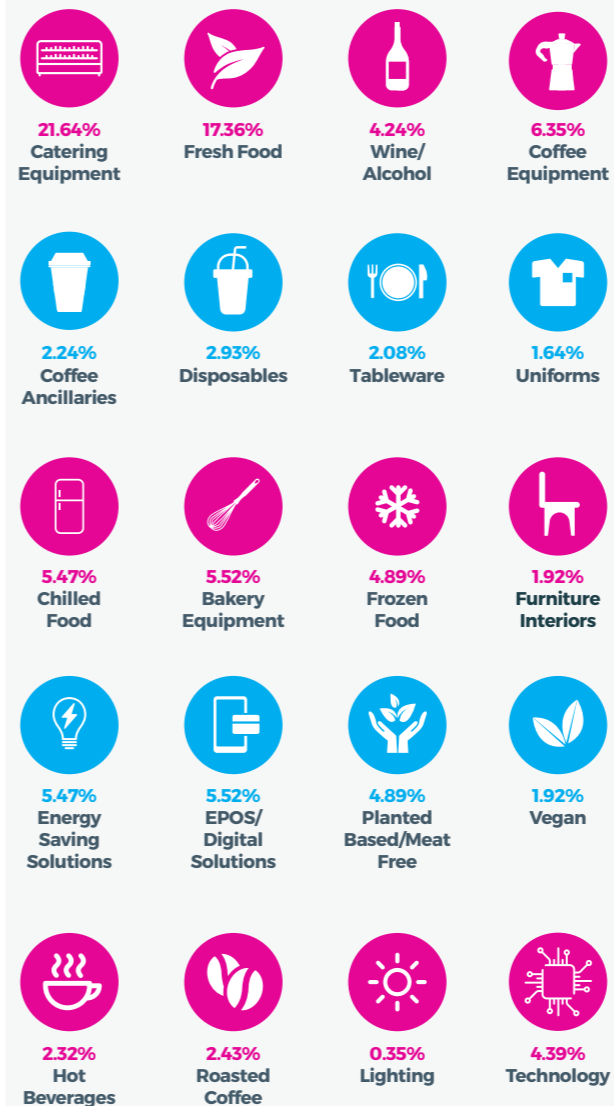

PRIMARY PRODUCT OF INTEREST

VISITOR PROFILE