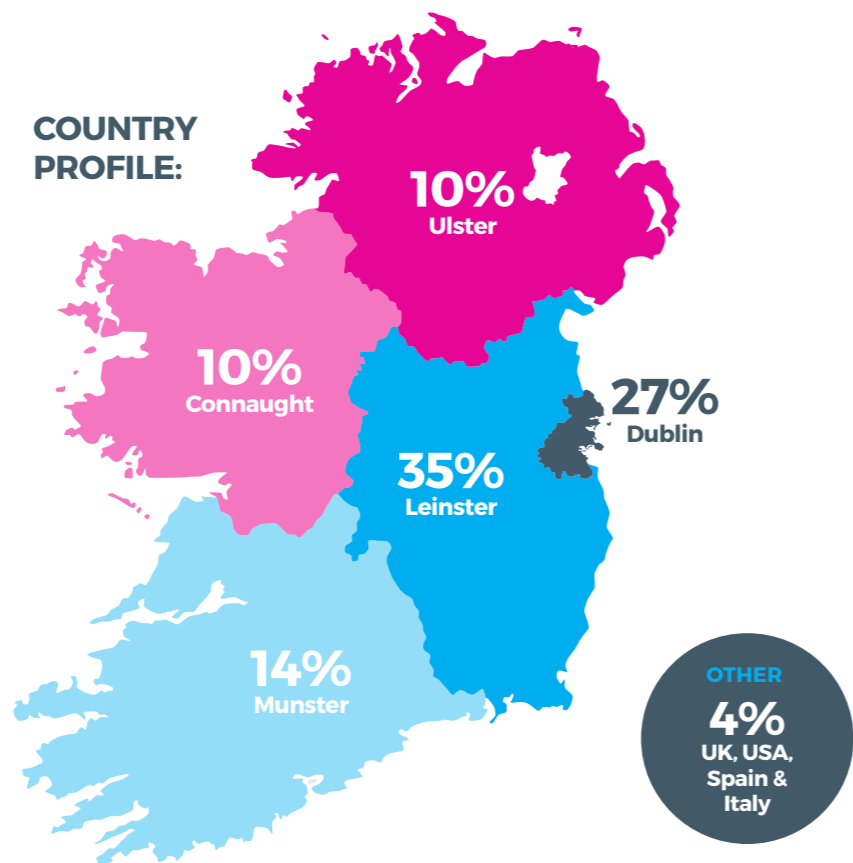

8,100-10,200

Average purchase by visitors

Valuations based on audited footfall

10,500 VISITORS

COUNTRY PROFILE:

183 EXHIBITORS

- Meeting potential new customers
- Increasing brand/service awareness
- Meeting/Selling to current customers
- Finding new distributors/partners/sellers
- Supporting current distributors/partners/sellers
- Launching a new brand/ product/service
- Taking orders on the stand
- Capture target audience data