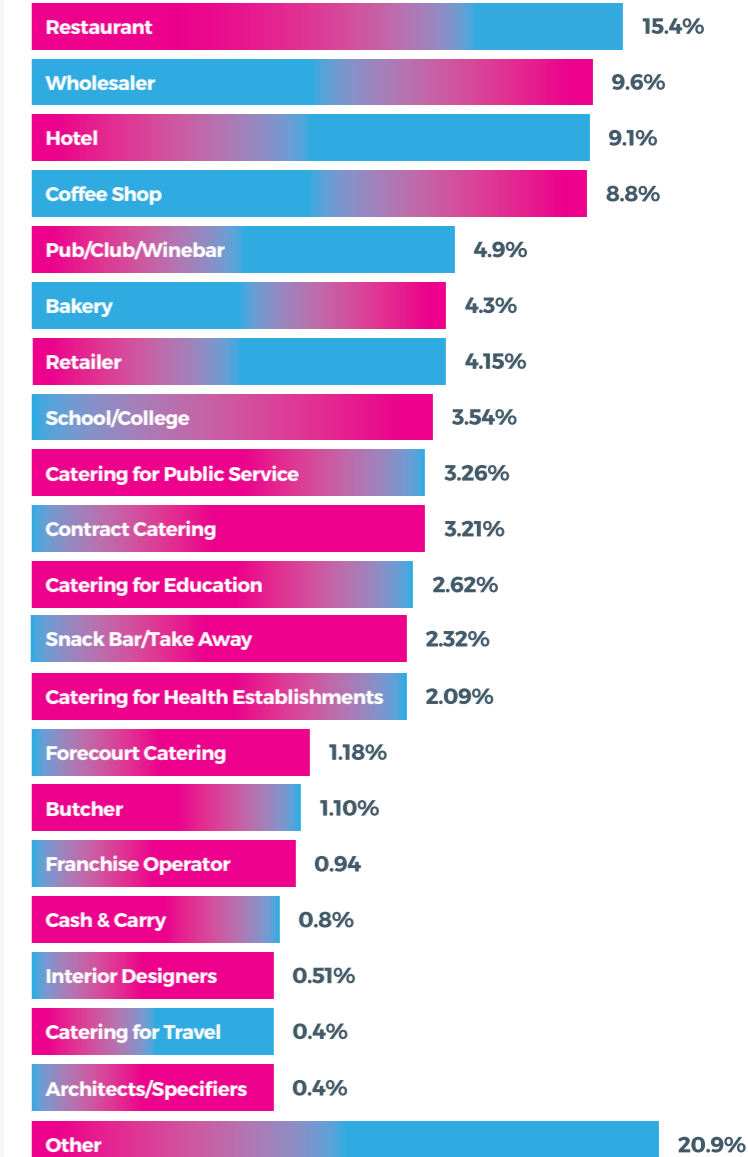

PRIMARY PRODUCT OF INTEREST

VISITOR PROFILE